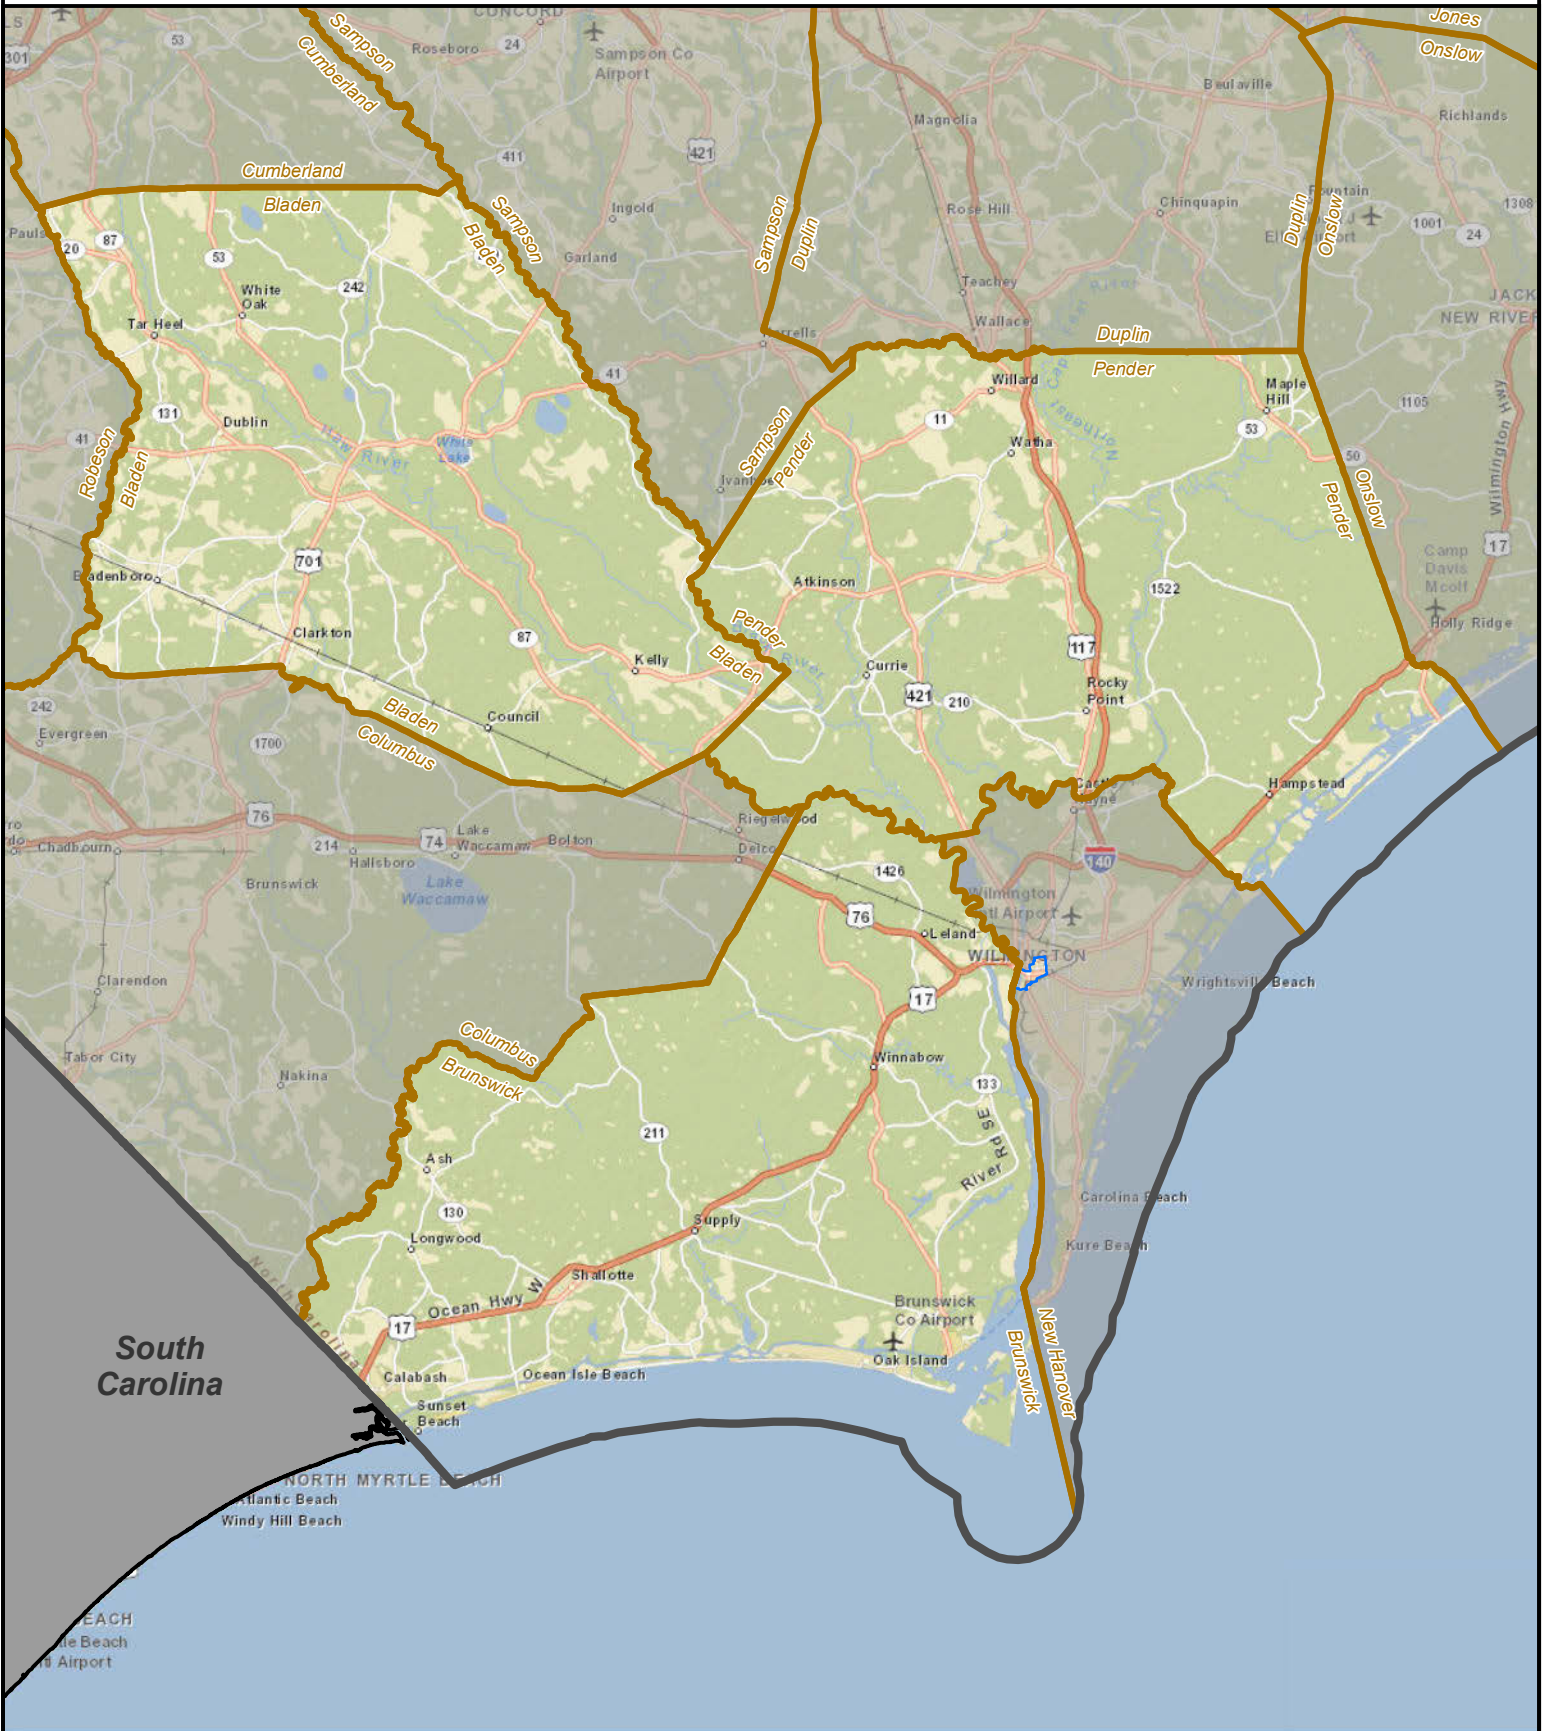

North Carolina State Senate District 8

South Carolina

State County District

Created by the NC General Assembly, 03/19/2015.

Plan Source: Rucho Senate 2.

Base Map Source: ESRI and contributors.