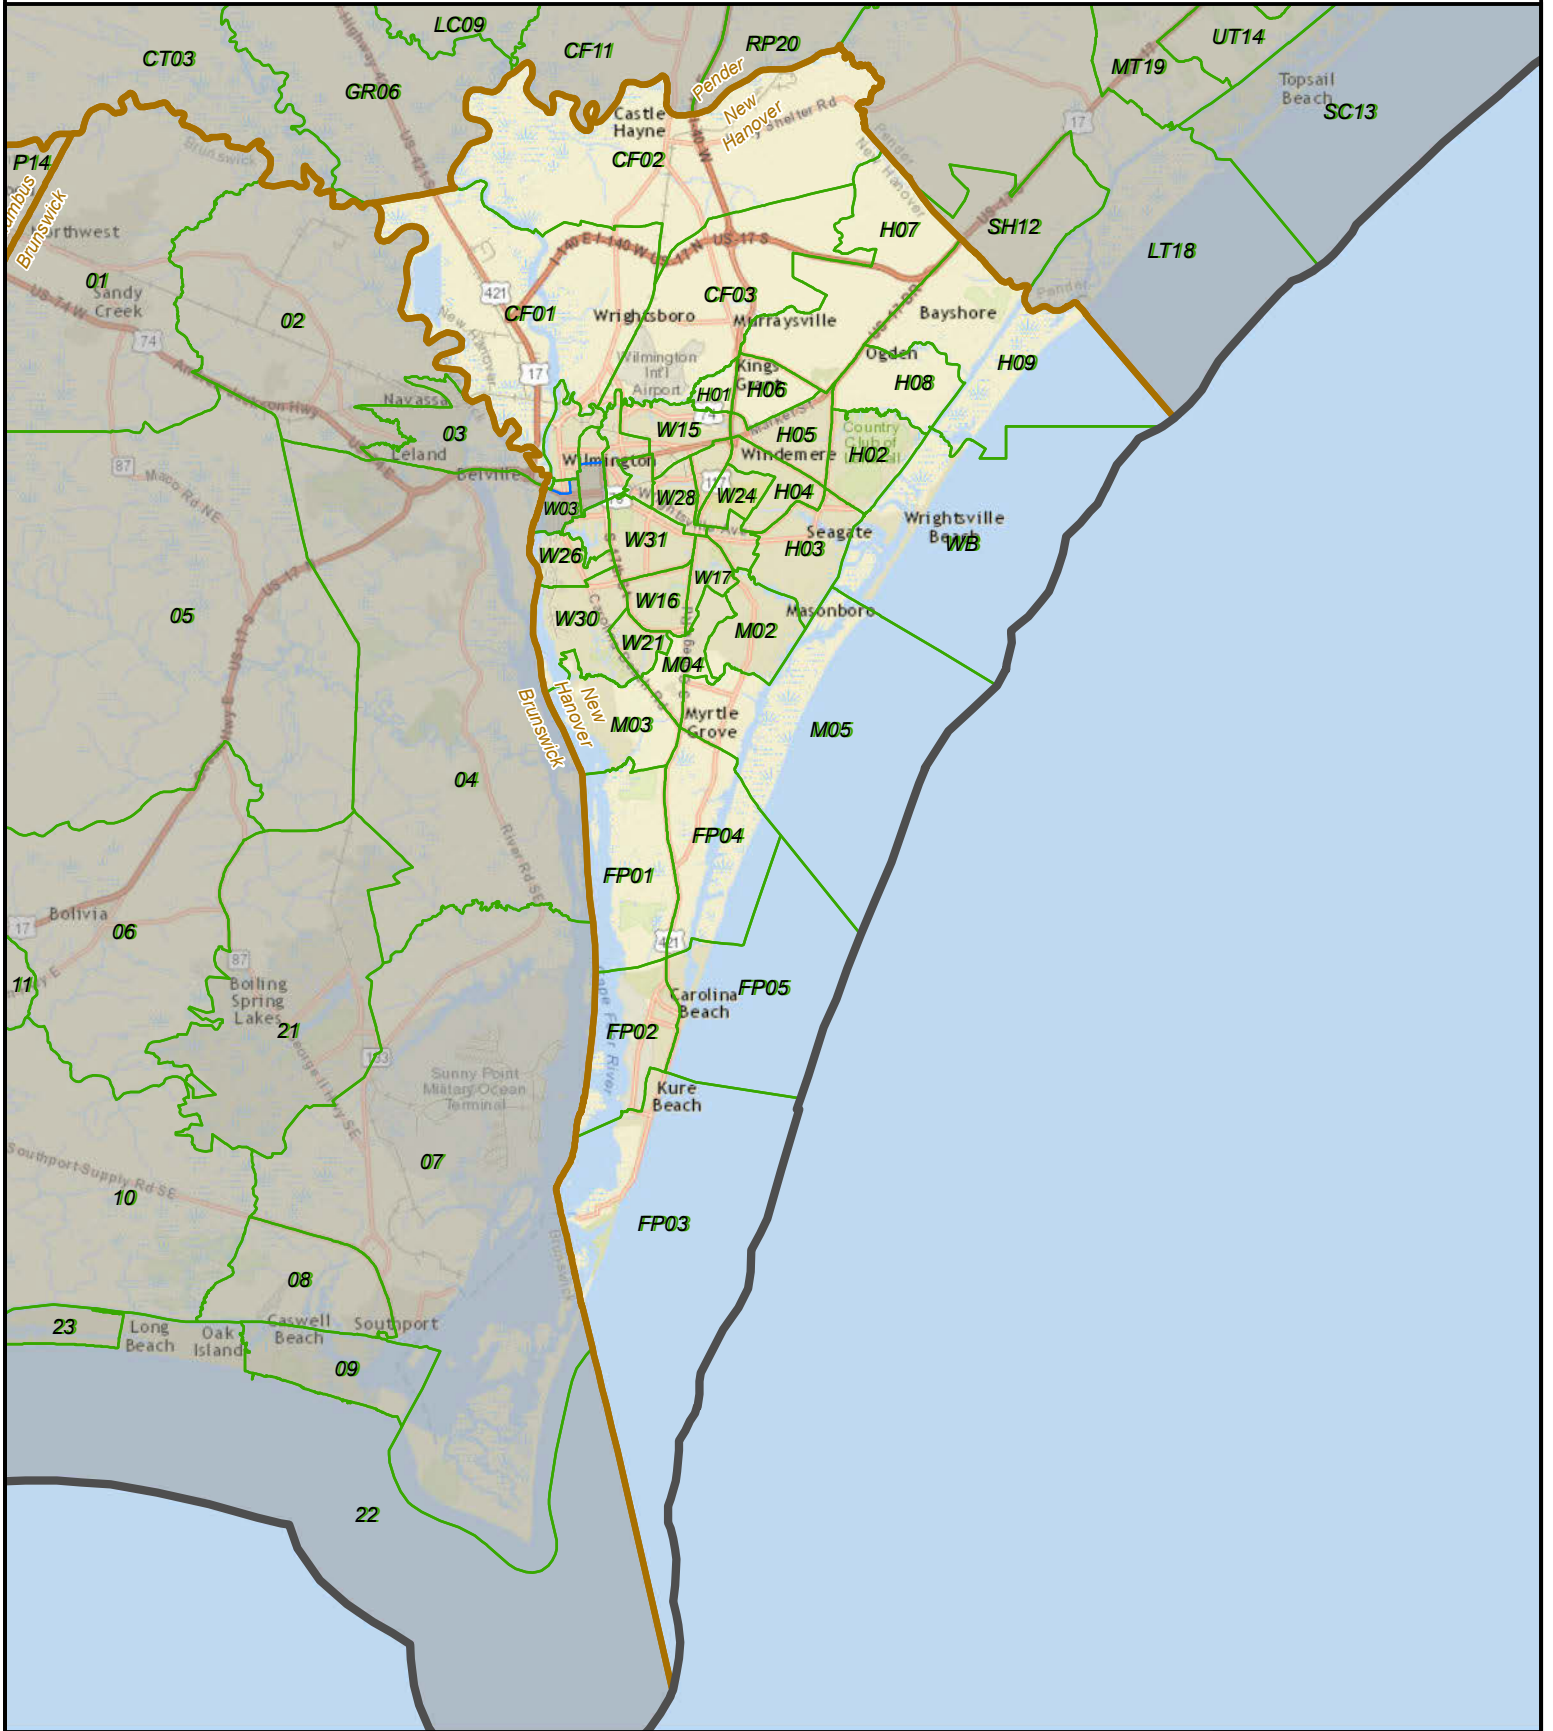

North Carolina State Senate District 9

 State
 County
 VTD
 District

Created by the NC General Assembly, 03/19/2015.

Plan Source: Rucho Senate 2.

Base Map Source: ESRI and contributors.

http://help.arcgis.com/en/communitymaps/pdf/WorldStreetsMap_Contributors.pdf