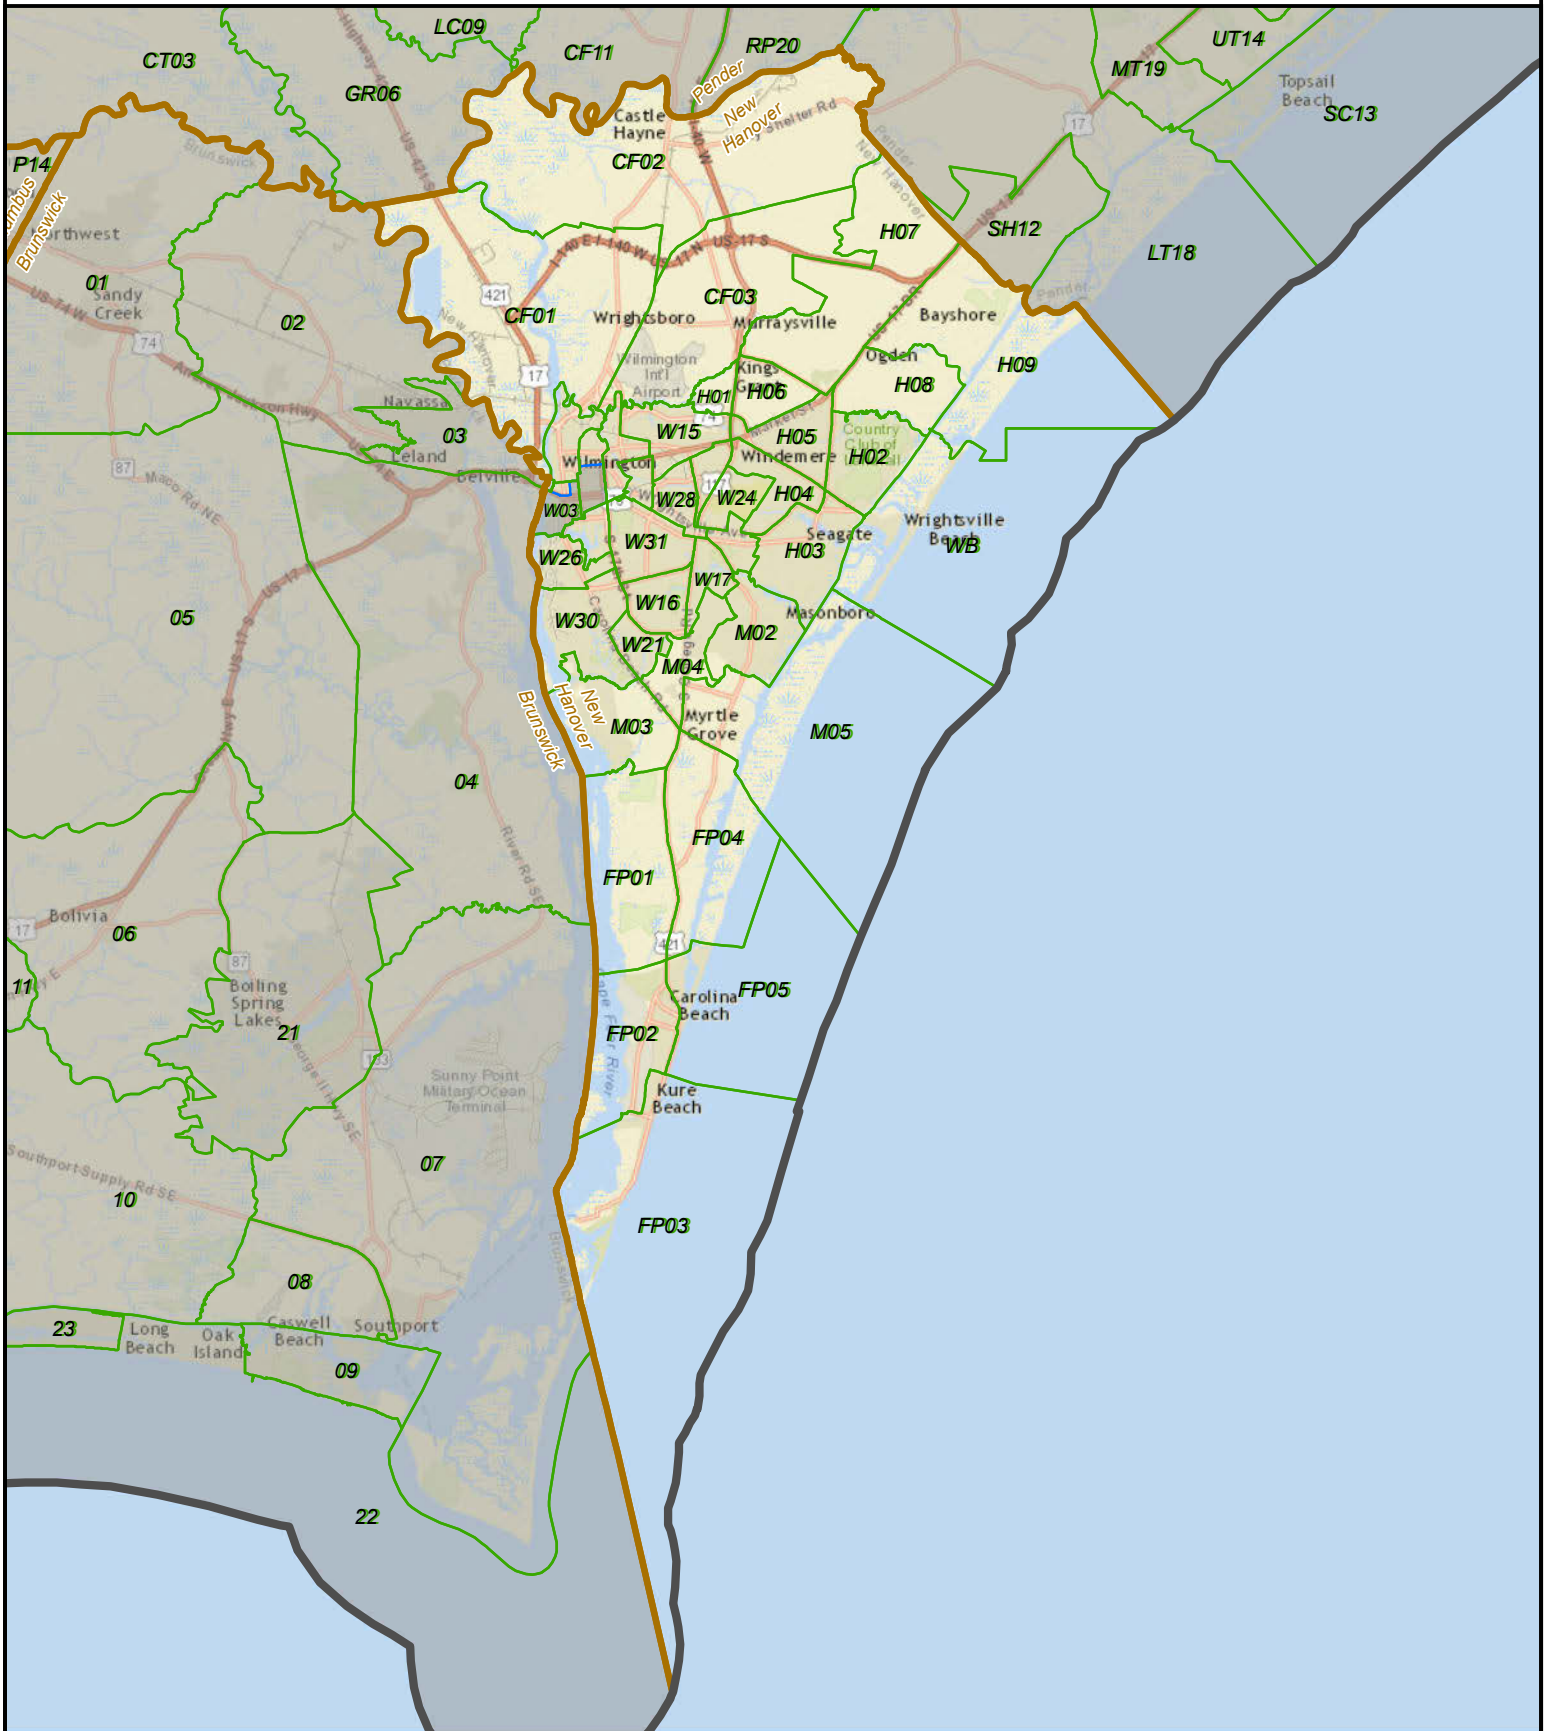

North Carolina State Senate District 9

 State
 County
 VTD
 District

Created by the NC General Assembly, 03/19/2015.
 Plan Source: Rucho Senate 2.
 Base Map Source: ESRI and contributors.
http://help.arcgis.com/en/communitymaps/pdf/WorldStreetsMap_Contributors.pdf